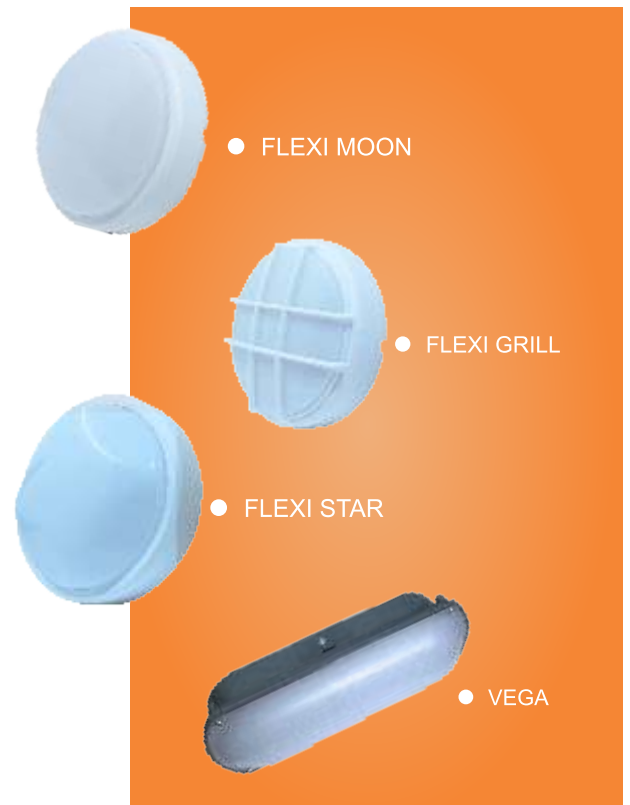

SENSOR BASED BULKHEAD

FIRST TIME IN INDIA

BULKHEAD VEGA & FLEXI

INDOOR & OUTDOOR LIGHT

Ultra-modern, energy-saving, surface-mounted, decorative oval bulk head edge-lit LED Luminaires comprising of high-brightness LEDs.

Recommended Usage

Indoor Circulation areas

Reception area

Retail Stores

Textile Industry

● FLEXI MOON

● FLEXI GRILL

● FLEXI STAR

● VEGA

Technical Details

All Dimensions are in mm

Color Temperature

Lumens

CRI

IP 65

Product Description	Code	Overall Dimension	Height
6w VEGA Bulk Head	C 156	NA	NA
10w VEGA Bulk Head	C 058	NA	8.5 INCH
15w VEGA Bulk Head	C 059	NA	8.5 INCH
6w VEGA Bulk Head TRI-COLOR	C 157	NA	NA
15w VEGA Bulk Head TRI-COLOR	C 158	NA	8.5 INCH
15w VEGA NEX Bulk Head (MOTION SENSOR)	C 148	NA	8.5 INCH
15w FLEXI MOON Bulk Head	C 170	172	60
15w FLEXI GRILL Bulk Head	C 171	172	65
15w FLEXI STAR Bulk Head	C 172	172	65
15w FLEXI MOON Bulk Head TRI-COLOR	C 173	172	60
15w FLEXI GRILL Bulk Head TRI-COLOR	C 174	172	65
15w FLEXI STAR Bulk Head TRI-COLOR	C 175	172	65